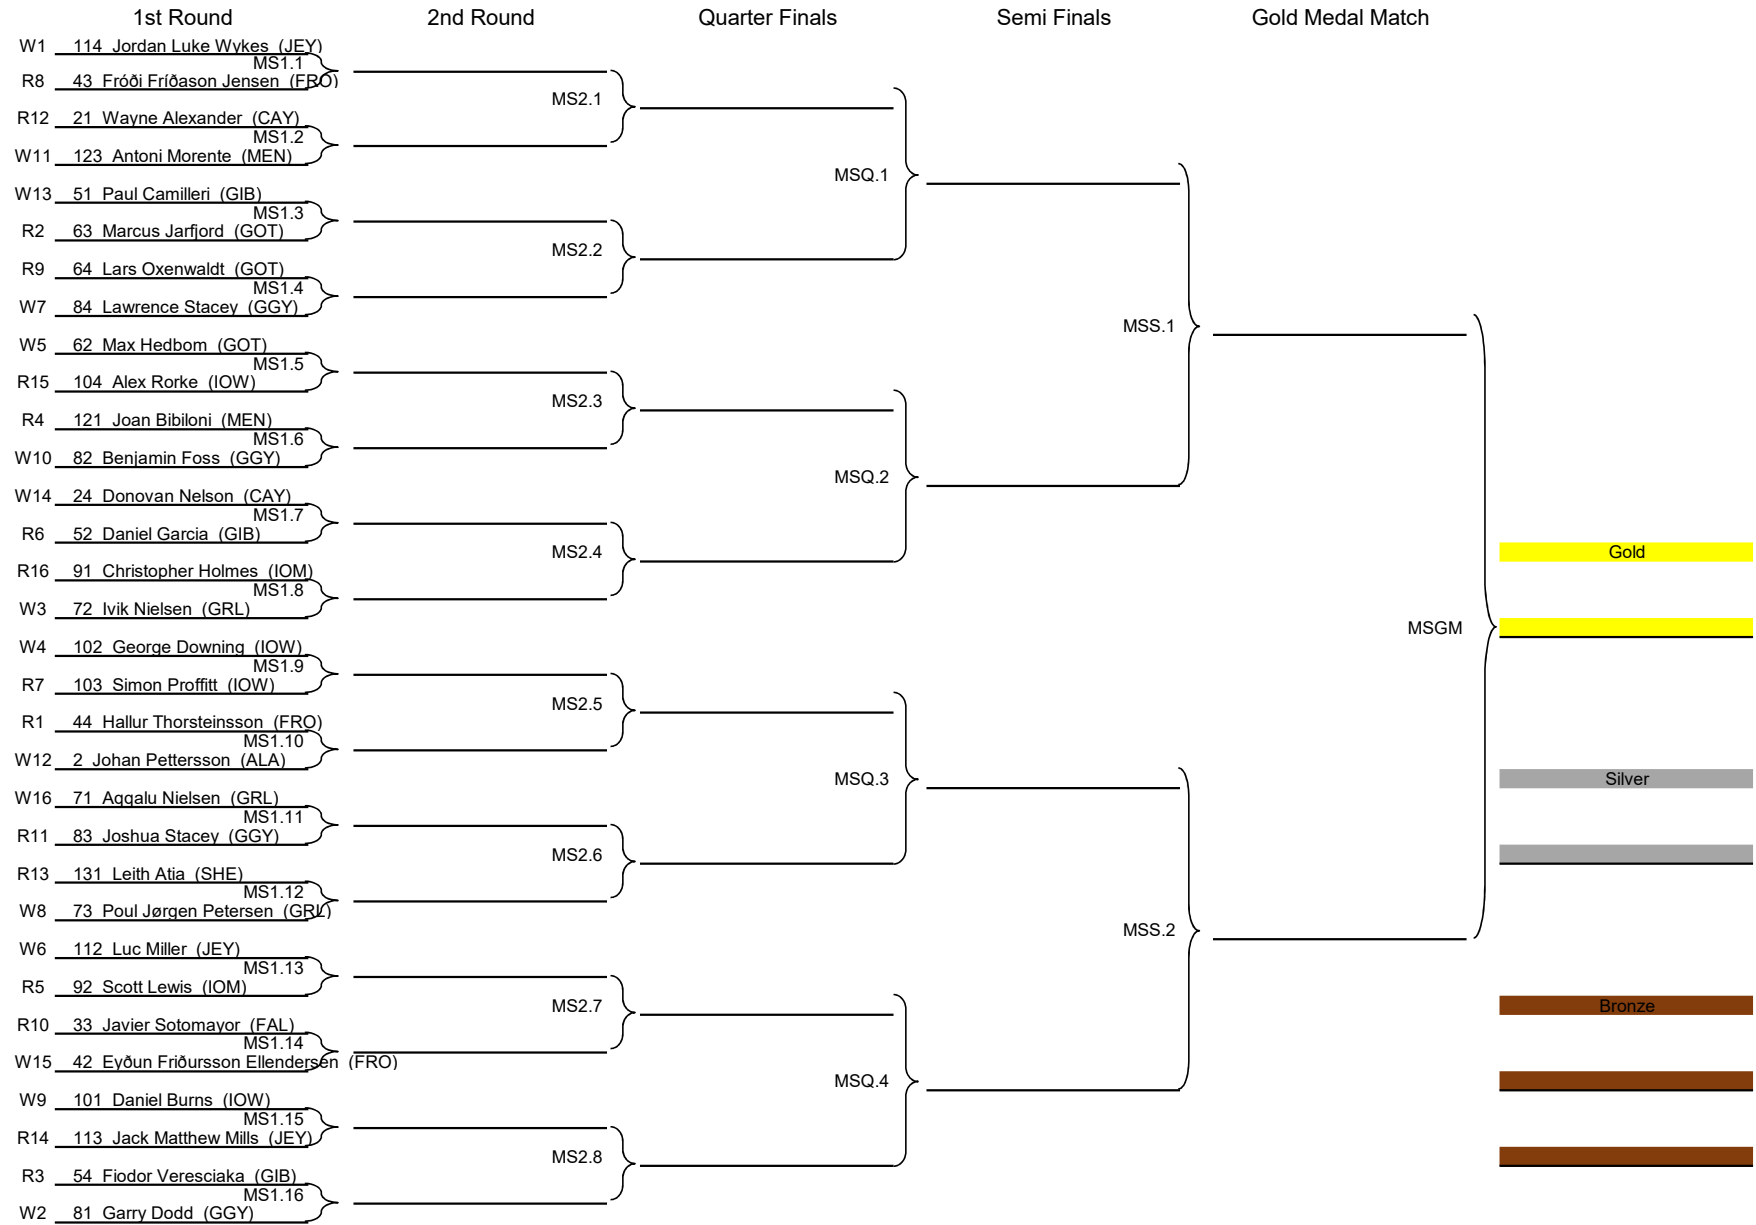

Thursday Schedule

Men's Singles	Women's Singles	Men's Doubles	Women's Doubles	Mixed Doubles
---------------	-----------------	---------------	-----------------	---------------

Match reference can be found on the Knockout draw sheets to the right hand side between each bracket

Table	1	2	3	4	5	6
10:00	MS 1.1	MS 1.2	MS 1.3	MS 1.4	MS 1.5	MS 1.6
10:45	MS 1.7	MS 1.8	MS 1.9	MS 1.10	MS 1.11	MS 1.12
11:30	MS 1.13	MS 1.14	MS 1.15		MS 1.16	
12:15	WS 1.2	WS 1.7	WS 1.10		WS 1.15	
13:00	MD 1.2	MD 1.3	MD 1.4	MD 1.5	MD 1.6	MD 1.7
13:30	XD 1.2	XD 1.7	XD 1.10	XD 1.15	XD 2.6	XD 2.7
14:00	XD 2.2	XD 2.1	XD 2.4	XD 2.3	XD 2.5	XD 2.8
14:30	MS 2.6	MS 2.5	MS 2.4	MS 2.3	MS 2.2	MS 2.1
15:15	MS 2.8	MS 2.7	WS 2.1	WS 2.2	WS 2.3	WS 2.4
16:00	WS 2.5	WS 2.7	WS 2.8		WS 2.6	
16:45	MD Q.4	MD Q.3	MD Q.2		MD Q.1	
17:15	WD Q.4	WD Q.3	WD Q.2		WD Q.1	
17:45	XD Q.4	XD Q.3	XD Q.2		XD Q.1	
18:15	MS Q.2	MS Q.1	MS Q.4		MS Q.3	
19:00	WS Q.2	WS Q.1	WS Q.4		WS Q.3	
19:45						

Men's Singles

Women's Singles

Men's Doubles

Women's Doubles