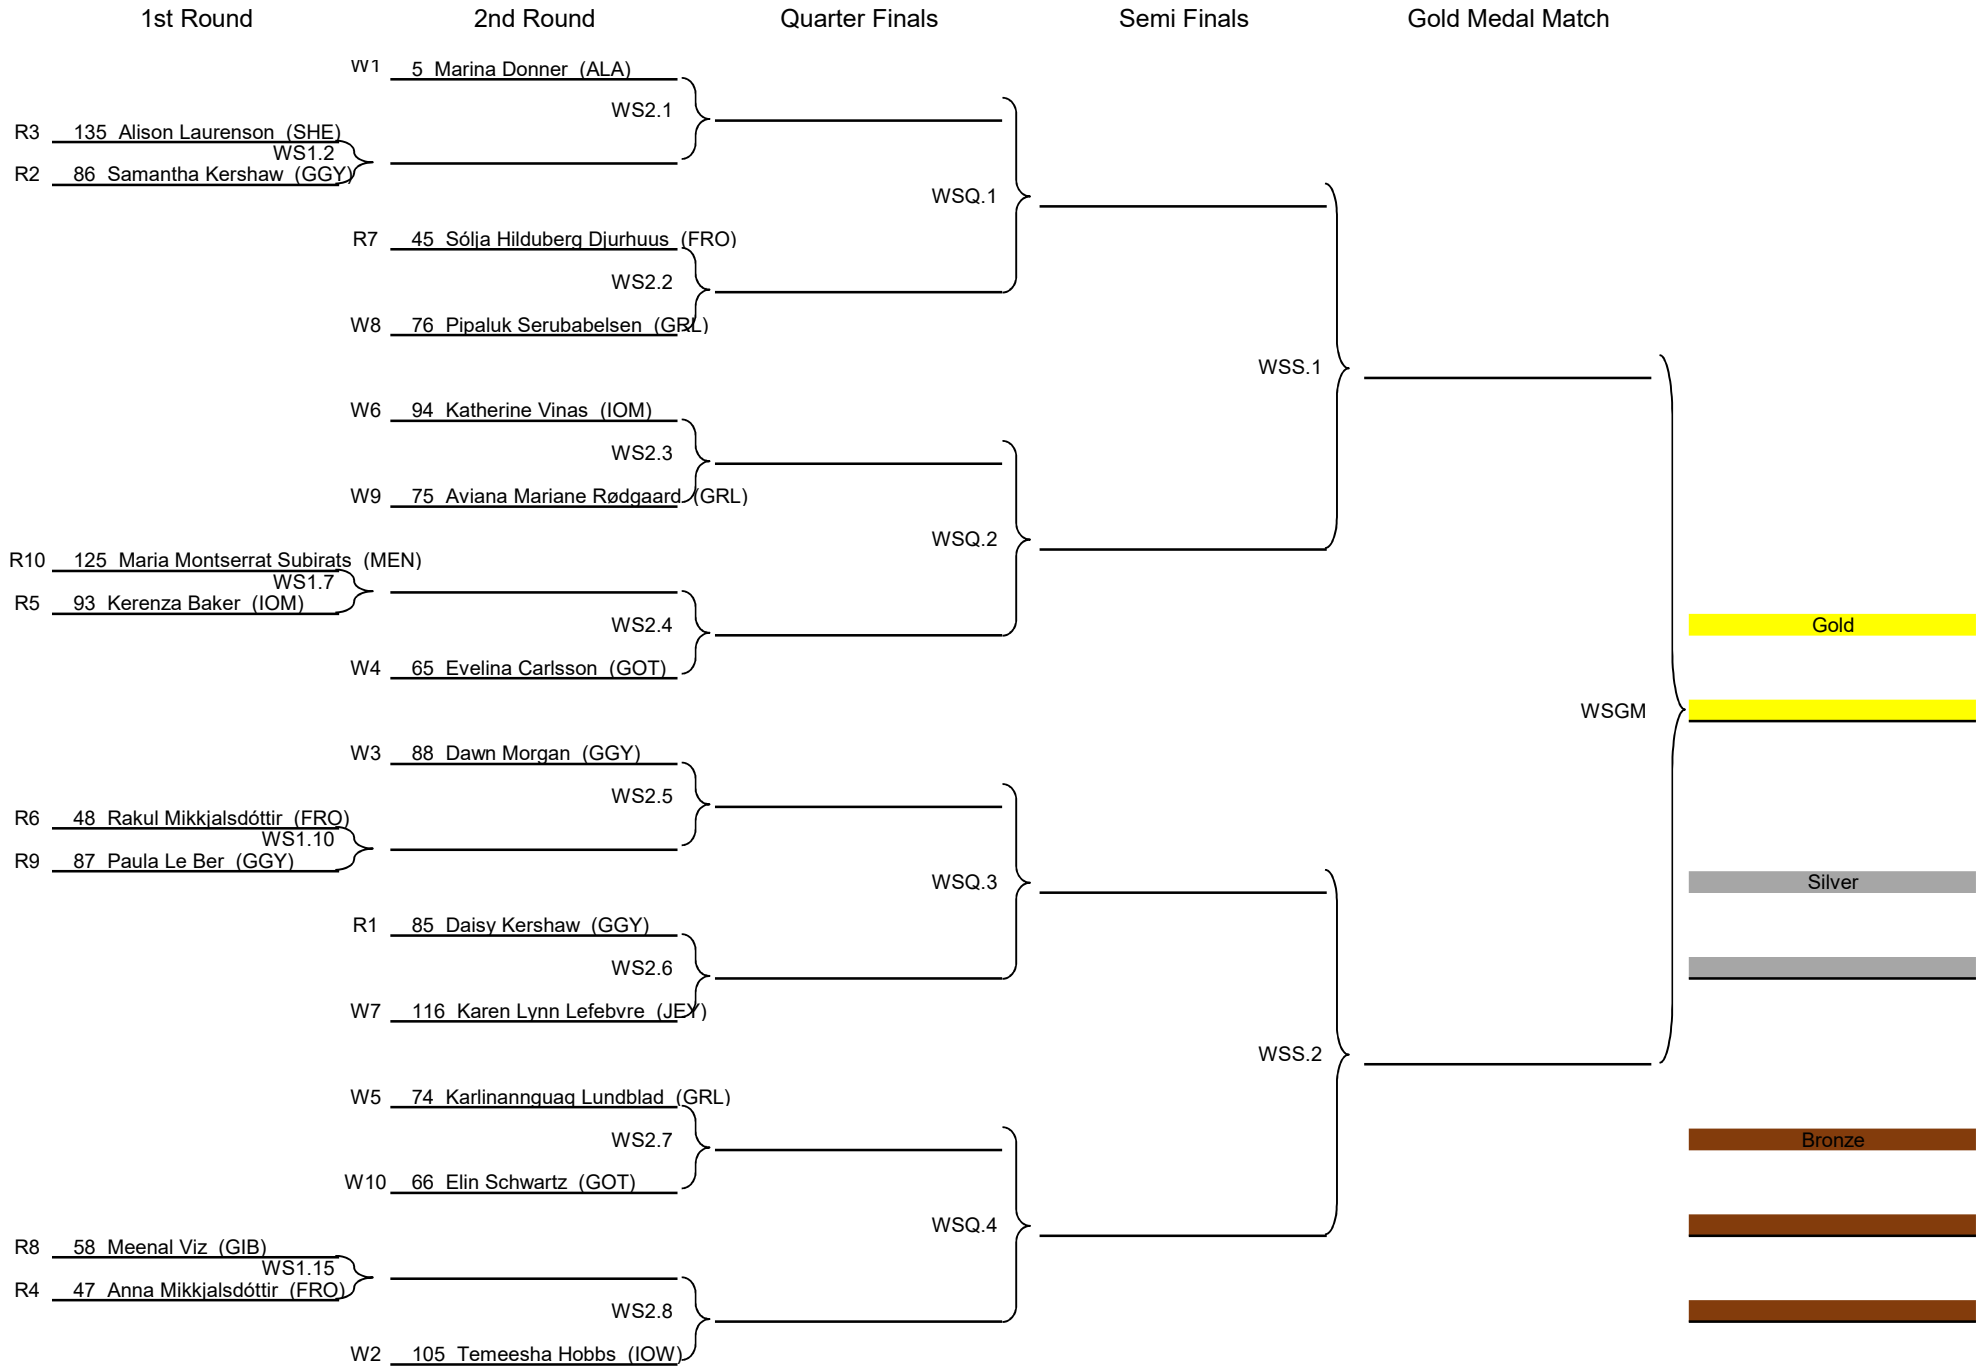

Thursday Schedule

Men's Singles	Women's Singles	Men's Doubles	Women's Doubles	Mixed Doubles
---------------	-----------------	---------------	-----------------	---------------

Match reference can be found on the Knockout draw sheets to the right hand side between each bracket

Table	1	2	3	4	5	6
10:00	MS 1.1	MS 1.2	MS 1.3	MS 1.4	MS 1.5	MS 1.6
10:45	MS 1.7	MS 1.8	MS 1.9	MS 1.10	MS 1.11	MS 1.12
11:30	MS 1.13	MS 1.14	MS 1.15		MS 1.16	
12:15	WS 1.2	WS 1.7	WS 1.10		WS 1.15	
13:00	MD 1.2	MD 1.3	MD 1.4	MD 1.5	MD 1.6	MD 1.7
13:30	XD 1.2	XD 1.7	XD 1.10	XD 1.15	XD 2.6	XD 2.7
14:00	XD 2.2	XD 2.1	XD 2.4	XD 2.3	XD 2.5	XD 2.8
14:30	MS 2.6	MS 2.5	MS 2.4	MS 2.3	MS 2.2	MS 2.1
15:15	MS 2.8	MS 2.7	WS 2.1	WS 2.2	WS 2.3	WS 2.4
16:00	WS 2.5	WS 2.7	WS 2.8		WS 2.6	
16:45	MD Q.4	MD Q.3	MD Q.2		MD Q.1	
17:15	WD Q.4	WD Q.3	WD Q.2		WD Q.1	
17:45	XD Q.4	XD Q.3	XD Q.2		XD Q.1	
18:15	MS Q.2	MS Q.1	MS Q.4		MS Q.3	
19:00	WS Q.2	WS Q.1	WS Q.4		WS Q.3	
19:45						

Men's Singles

Women's Singles

Men's Doubles

Women's Doubles