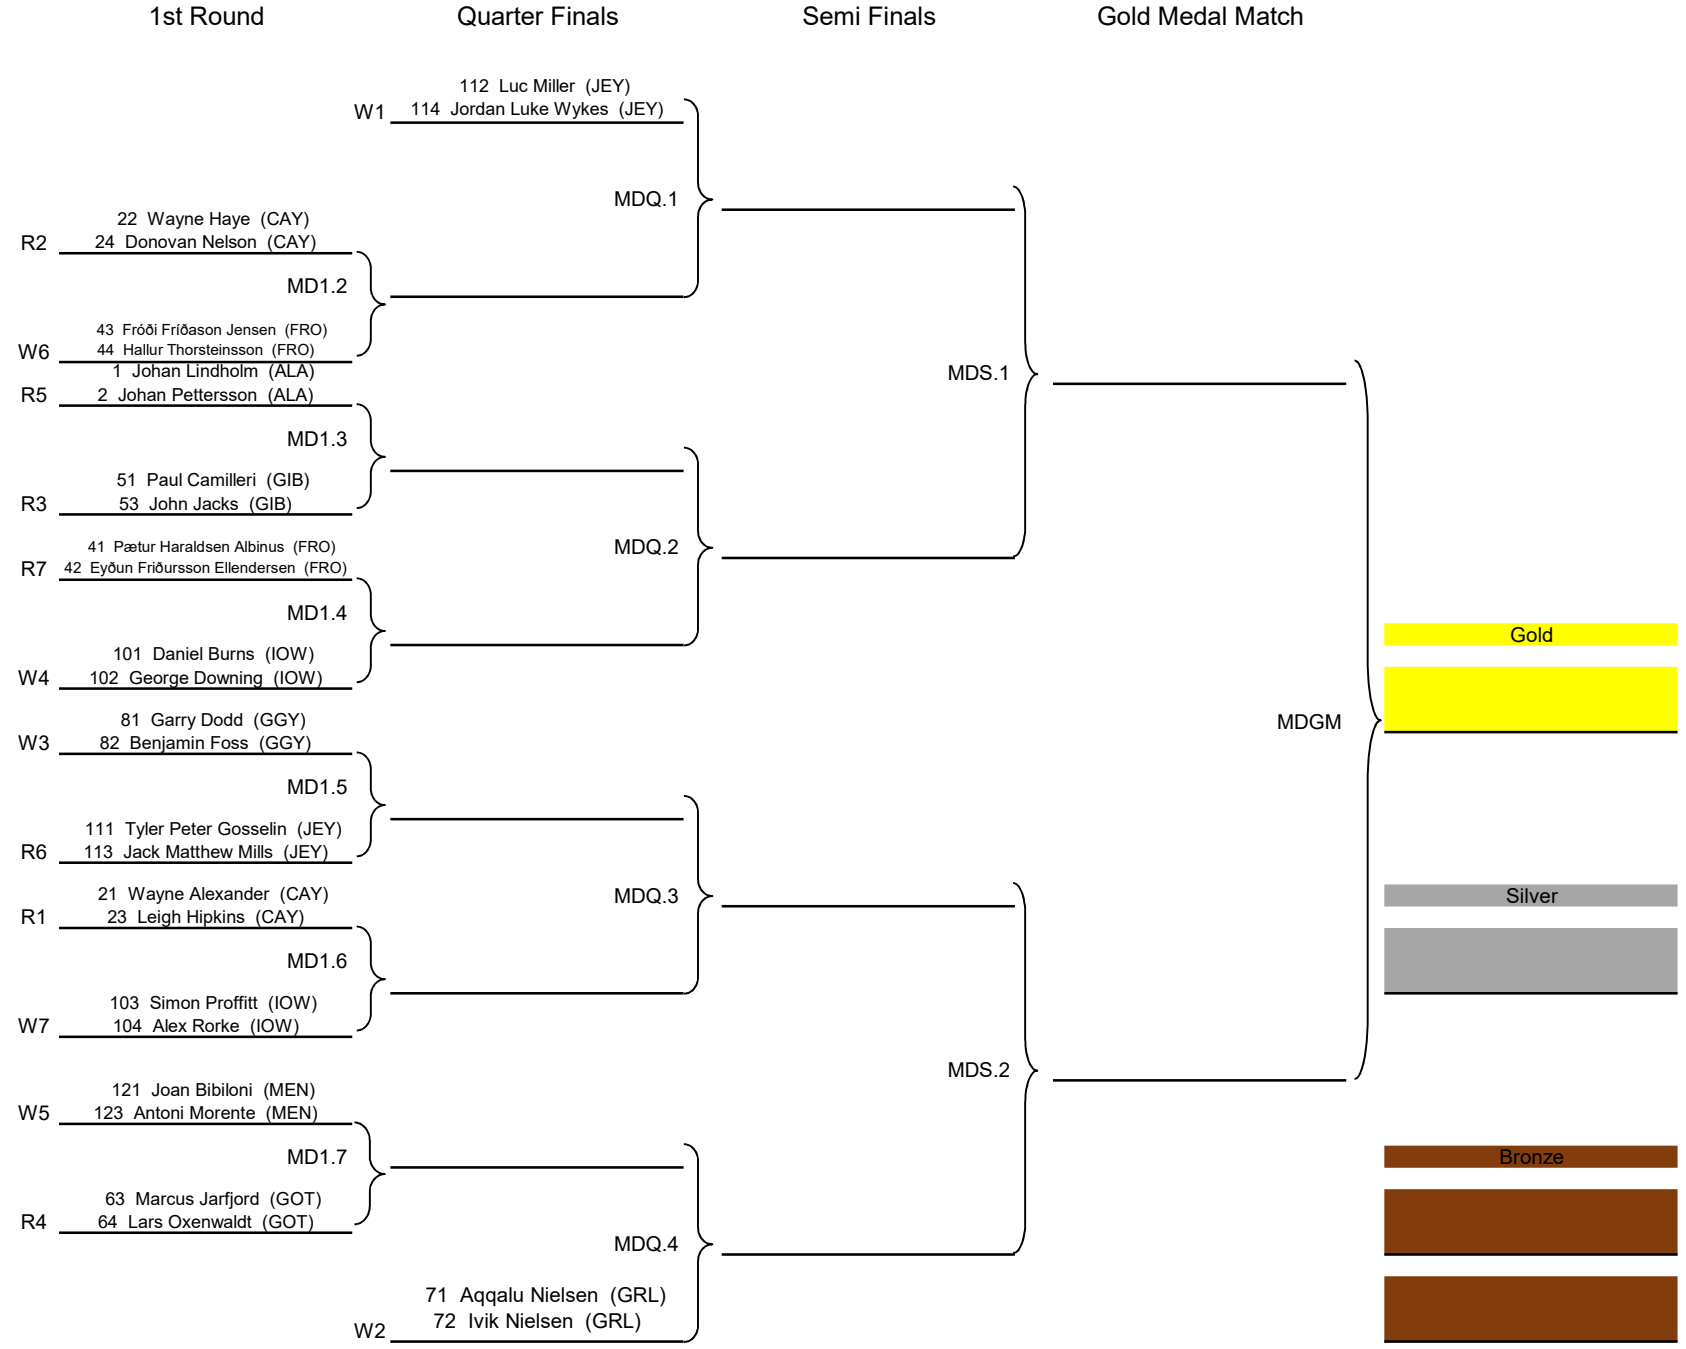

Thursday Schedule

Men's Singles	Women's Singles	Men's Doubles	Women's Doubles	Mixed Doubles
---------------	-----------------	---------------	-----------------	---------------

Match reference can be found on the Knockout draw sheets to the right hand side between each bracket

Table	1	2	3	4	5	6
10:00	MS 1.1	MS 1.2	MS 1.3	MS 1.4	MS 1.5	MS 1.6
10:45	MS 1.7	MS 1.8	MS 1.9	MS 1.10	MS 1.11	MS 1.12
11:30	MS 1.13	MS 1.14	MS 1.15		MS 1.16	
12:15	WS 1.2	WS 1.7	WS 1.10		WS 1.15	
13:00	MD 1.2	MD 1.3	MD 1.4	MD 1.5	MD 1.6	MD 1.7
13:30	XD 1.2	XD 1.7	XD 1.10	XD 1.15	XD 2.6	XD 2.7
14:00	XD 2.2	XD 2.1	XD 2.4	XD 2.3	XD 2.5	XD 2.8
14:30	MS 2.6	MS 2.5	MS 2.4	MS 2.3	MS 2.2	MS 2.1
15:15	MS 2.8	MS 2.7	WS 2.1	WS 2.2	WS 2.3	WS 2.4
16:00	WS 2.5	WS 2.7	WS 2.8		WS 2.6	
16:45	MD Q.4	MD Q.3	MD Q.2		MD Q.1	
17:15	WD Q.4	WD Q.3	WD Q.2		WD Q.1	
17:45	XD Q.4	XD Q.3	XD Q.2		XD Q.1	
18:15	MS Q.2	MS Q.1	MS Q.4		MS Q.3	
19:00	WS Q.2	WS Q.1	WS Q.4		WS Q.3	
19:45						

Men's Singles

Women's Singles

Men's Doubles

Women's Doubles